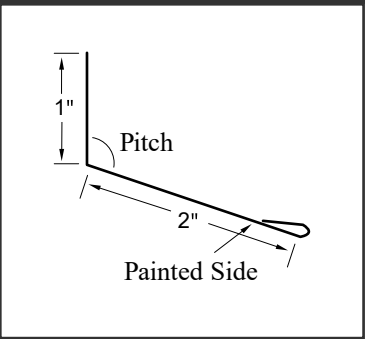

Steel Soffit, Trim, and Accessory Profiles

Solid Soffit – No Ribs

Solid Soffit – 1 Rib

Vented Soffit – 1 Rib

Panel Cap

J-Trim

Outside Angle

Soffit Wide Angle

Soffit Narrow Angle

Base Trim

Rat Guard

Soffit Base Trim

Inside Ridge Cap

Zee Closure

Pancake Screw

Pop Rivet

Touch Up Paint

All trims shown are 10' 2" long.