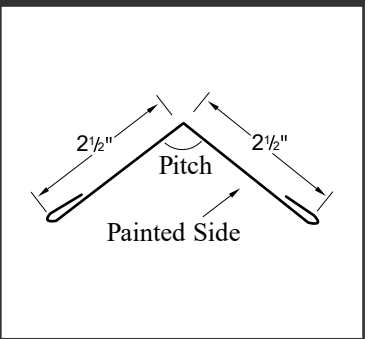

Steel Soffit, Trim, and Accessory Profiles

Solid Soffit – No Ribs

Solid Soffit – 1 Rib

Vented Soffit – 1 Rib

Panel Cap

J-Trim

Outside Angle

Soffit Wide Angle

Soffit Narrow Angle

Base Trim

Rat Guard

Soffit Base Trim

Inside Ridge Cap

Zee Closure

Pancake Screw

Pop Rivet

Touch Up Paint

All trims shown are 10' 2" long.