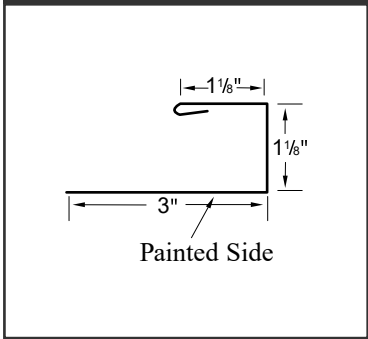

Steel Soffit, Trim, and Accessory Profiles

Solid Soffit – No Ribs

Solid Soffit – 1 Rib

Vented Soffit – 1 Rib

Panel Cap

J-Trim

Outside Angle

Soffit Wide Angle

Touch Up Paint

All trims shown are 10' 2" long.