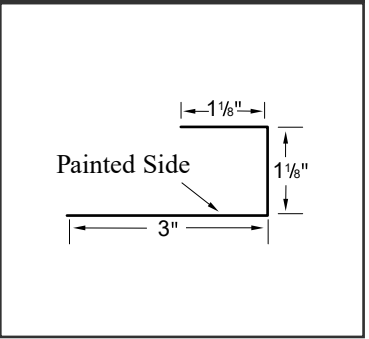

Steel Soffit, Trim, and Accessory Profiles

Solid Soffit – No Ribs

Solid Soffit – 1 Rib

Vented Soffit – 1 Rib

Panel Cap

J-Trim

Outside Angle

Soffit Wide Angle

Touch Up Paint

All trims shown are 10' 2" long.