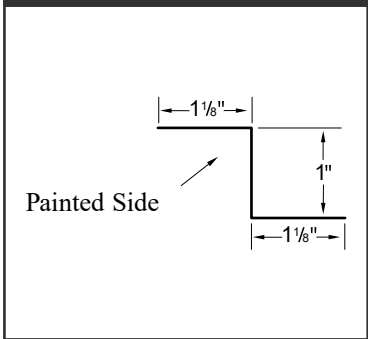

Soffit Narrow Angle

Base Trim

Rat Guard

Soffit Base Trim

Inside Ridge Cap

Zee Closure

Pancake Screw

Pop Rivet

Touch Up Paint

All trims shown are 10' 2" long.