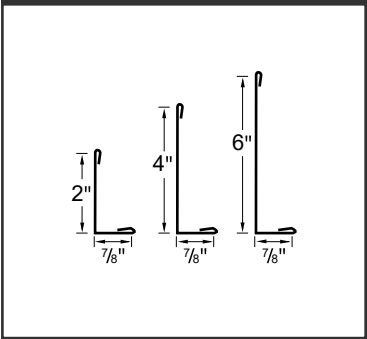

Steel Soffit, Trim, and Accessory Profiles

Solid Soffit – No Ribs

Solid Soffit – 1 Rib

Vented Soffit – 1 Rib

Panel Cap

J-Trim

Outside Angle

Soffit Wide Angle

Soffit Narrow Angle

Base Trim

Rat Guard

Soffit Base Trim

Inside Ridge Cap

Zee Closure

Pancake Screw

Pop Rivet

Touch Up Paint

All trims shown are 10' 2" long.