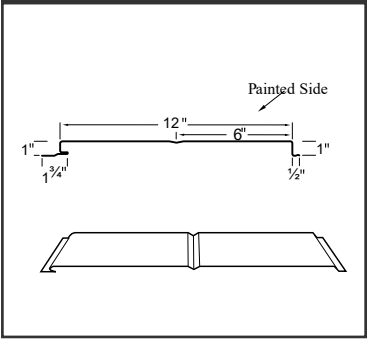

Steel Soffit, Trim, and Accessory Profiles

Solid Soffit – No Ribs

Solid Soffit – 1 Rib

Vented Soffit – 1 Rib

Panel Cap

J-Trim

Outside Angle

Soffit Wide Angle

Soffit Narrow Angle

Base Trim

Rat Guard

Soffit Base Trim

Inside Ridge Cap

Zee Closure

Pancake Screw

Pop Rivet

Touch Up Paint

All trims shown are 10' 2" long.