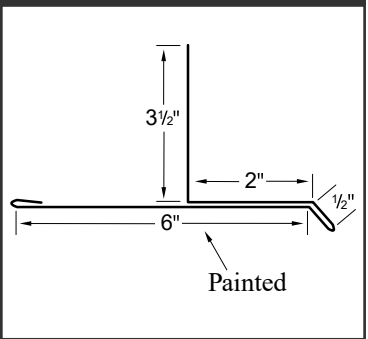

Steel Soffit, Trim, and Accessory Profiles

Solid Soffit – No Ribs

Solid Soffit – 1 Rib

Vented Soffit – 1 Rib

Panel Cap

J-Trim

Outside Angle

Soffit Wide Angle

Soffit Narrow Angle

Base Trim

Rat Guard

Soffit Base Trim

Inside Ridge Cap

Zee Closure

Pancake Screw

Pop Rivet

Touch Up Paint

All trims shown are 10' 2" long.