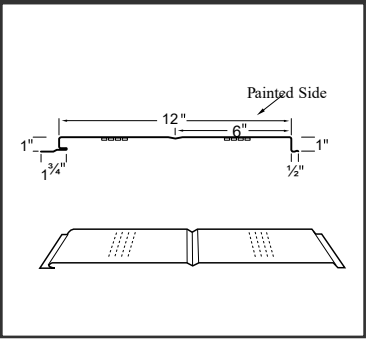

Steel Soffit, Trim, and Accessory Profiles

Solid Soffit – No Ribs

Solid Soffit – 1 Rib

Vented Soffit – 1 Rib

Panel Cap

J-Trim

Outside Angle

Soffit Wide Angle

Soffit Narrow Angle

Base Trim

Rat Guard

Soffit Base Trim

Inside Ridge Cap

Zee Closure

Pancake Screw

Pop Rivet

Touch Up Paint

All trims shown are 10' 2" long.