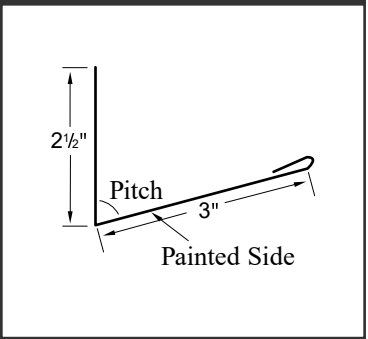

Steel Soffit, Trim, and Accessory Profiles

Solid Soffit – No Ribs

Solid Soffit – 1 Rib

Vented Soffit – 1 Rib

Panel Cap

J-Trim

Outside Angle

Soffit Wide Angle

Soffit Narrow Angle

Base Trim

Rat Guard

Soffit Base Trim

Inside Ridge Cap

Zee Closure

Pancake Screw

Pop Rivet

Touch Up Paint

All trims shown are 10' 2" long.