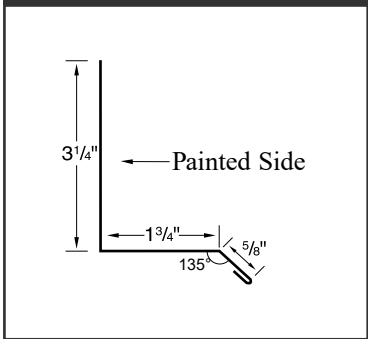

Steel Soffit, Trim, and Accessory Profiles

Base Trim

All trims shown are 10' 2" long.