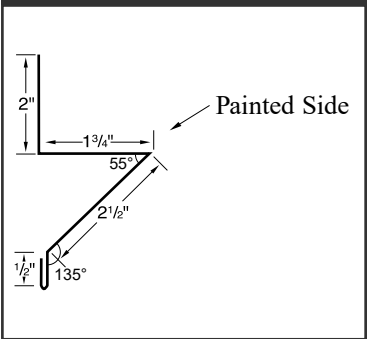

Steel Soffit, Trim, and Accessory Profiles

Solid Soffit – No Ribs

Solid Soffit – 1 Rib

Vented Soffit – 1 Rib

Panel Cap

J-Trim

Outside Angle

Soffit Wide Angle

Soffit Narrow Angle

Base Trim

Rat Guard

Soffit Base Trim

Inside Ridge Cap

Zee Closure

Pancake Screw

Pop Rivet

Touch Up Paint

All trims shown are 10' 2" long.