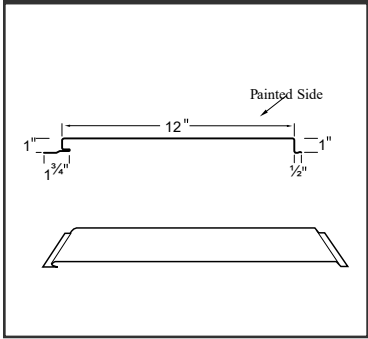

Steel Soffit, Trim, and Accessory Profiles

Solid Soffit – No Ribs

Solid Soffit – 1 Rib

Vented Soffit – 1 Rib

Panel Cap

J-Trim

Outside Angle

Soffit Wide Angle

Soffit Narrow Angle

Base Trim

Rat Guard

Soffit Base Trim

Inside Ridge Cap

Zee Closure

Pancake Screw

Pop Rivet

Touch Up Paint

All trims shown are 10' 2" long.